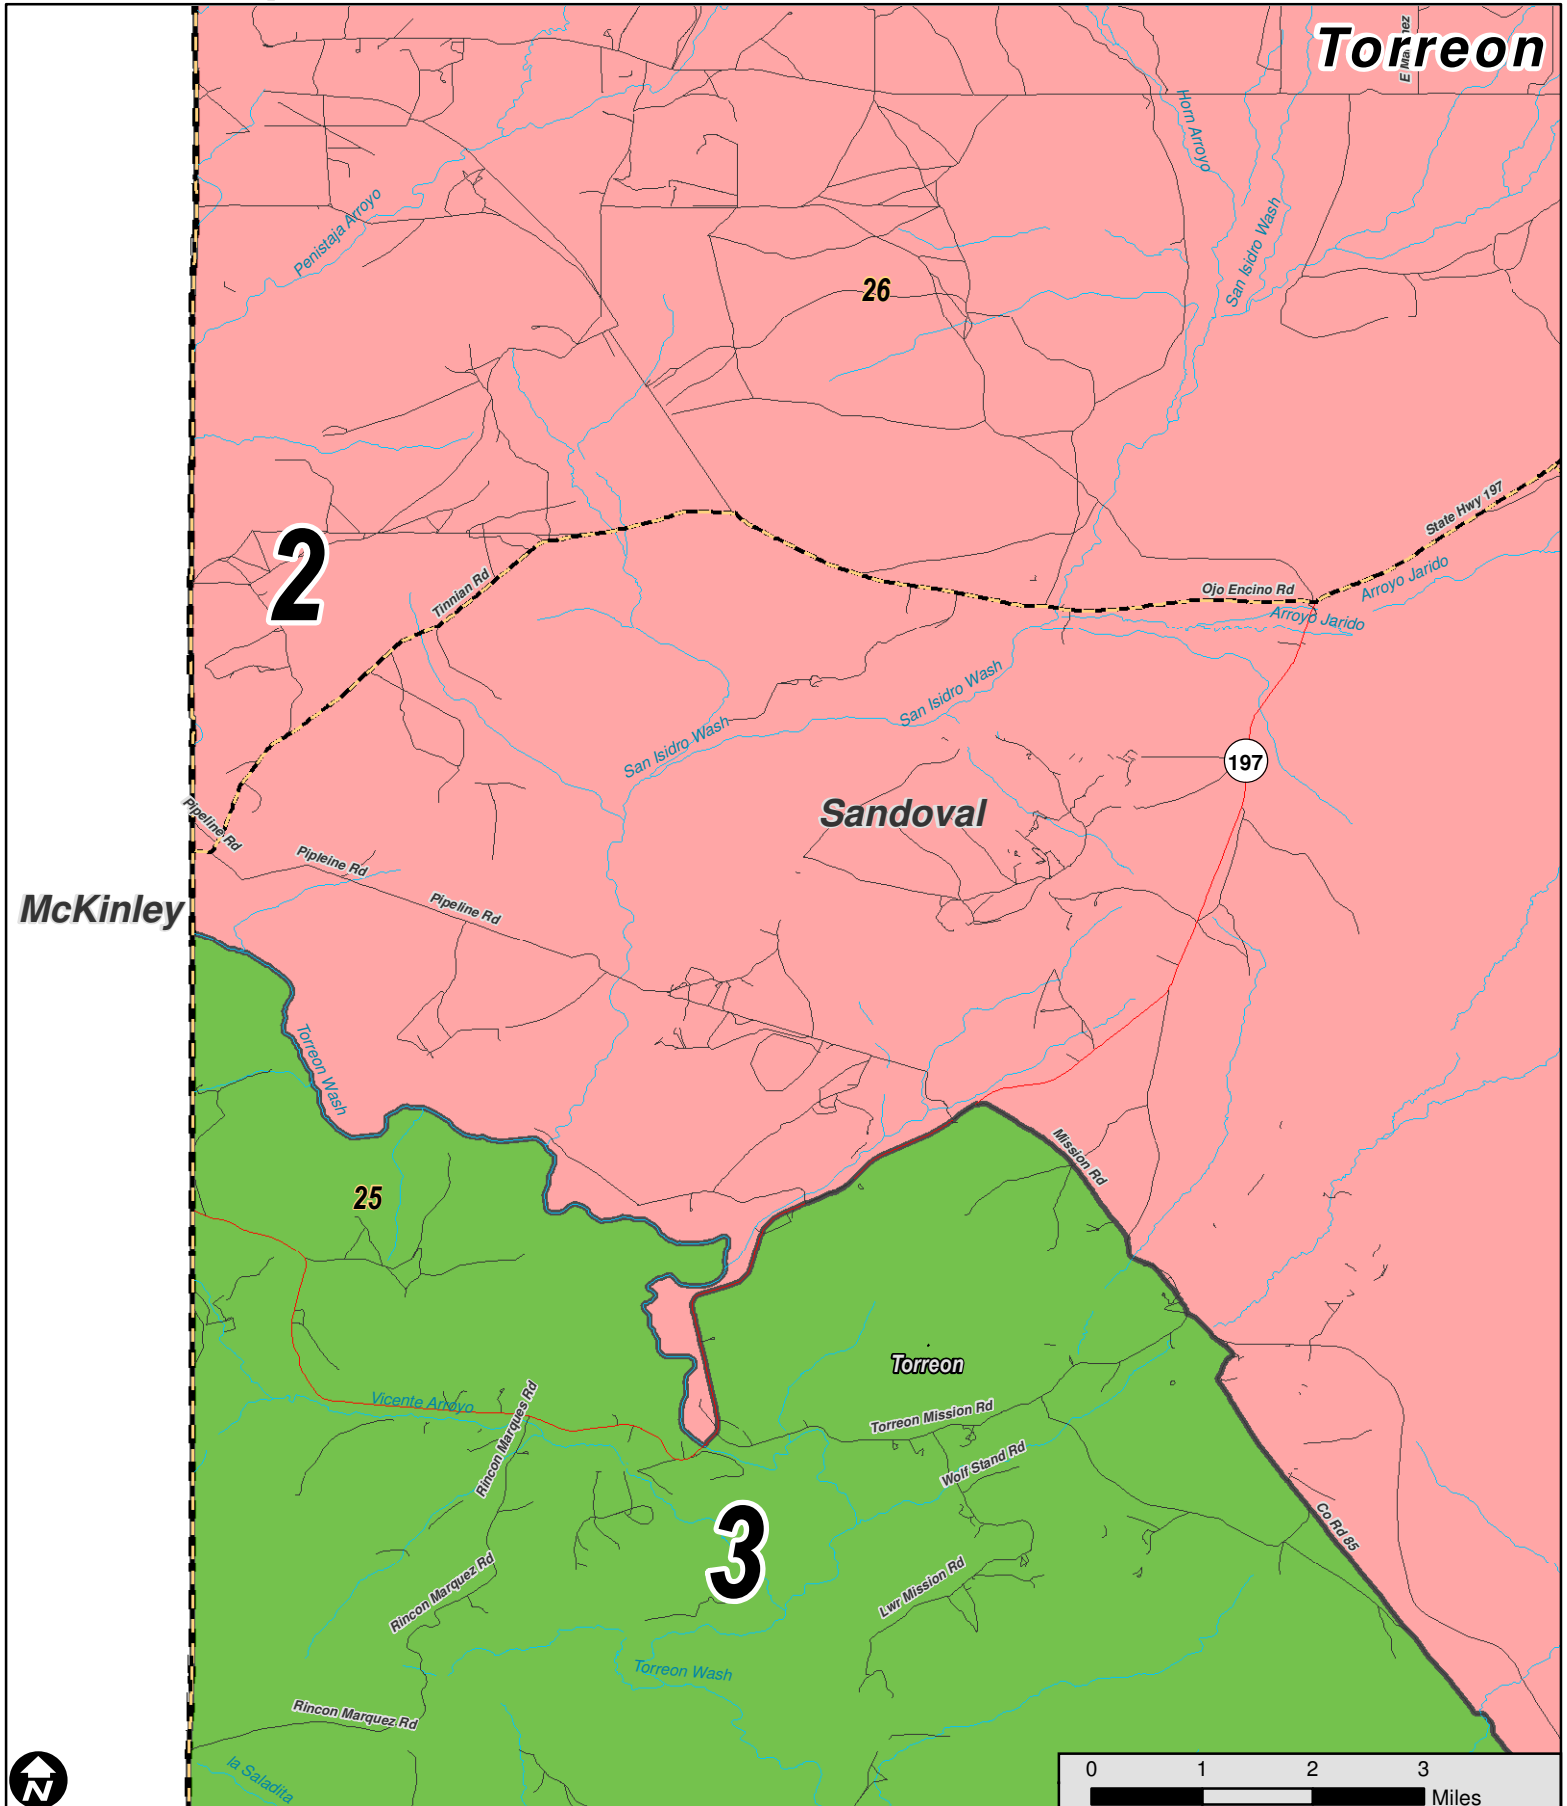

Adopted as Plan B on October 24, 2012.

Research & Polling, Inc. distributes this map assuming no liability for any errors, omissions, or inaccuracies in the information provided regardless of the cause in reliance upon any maps.

LEGEND

- Counties
- Precincts

- US Highway
- State Highway

Created: October 30, 2012