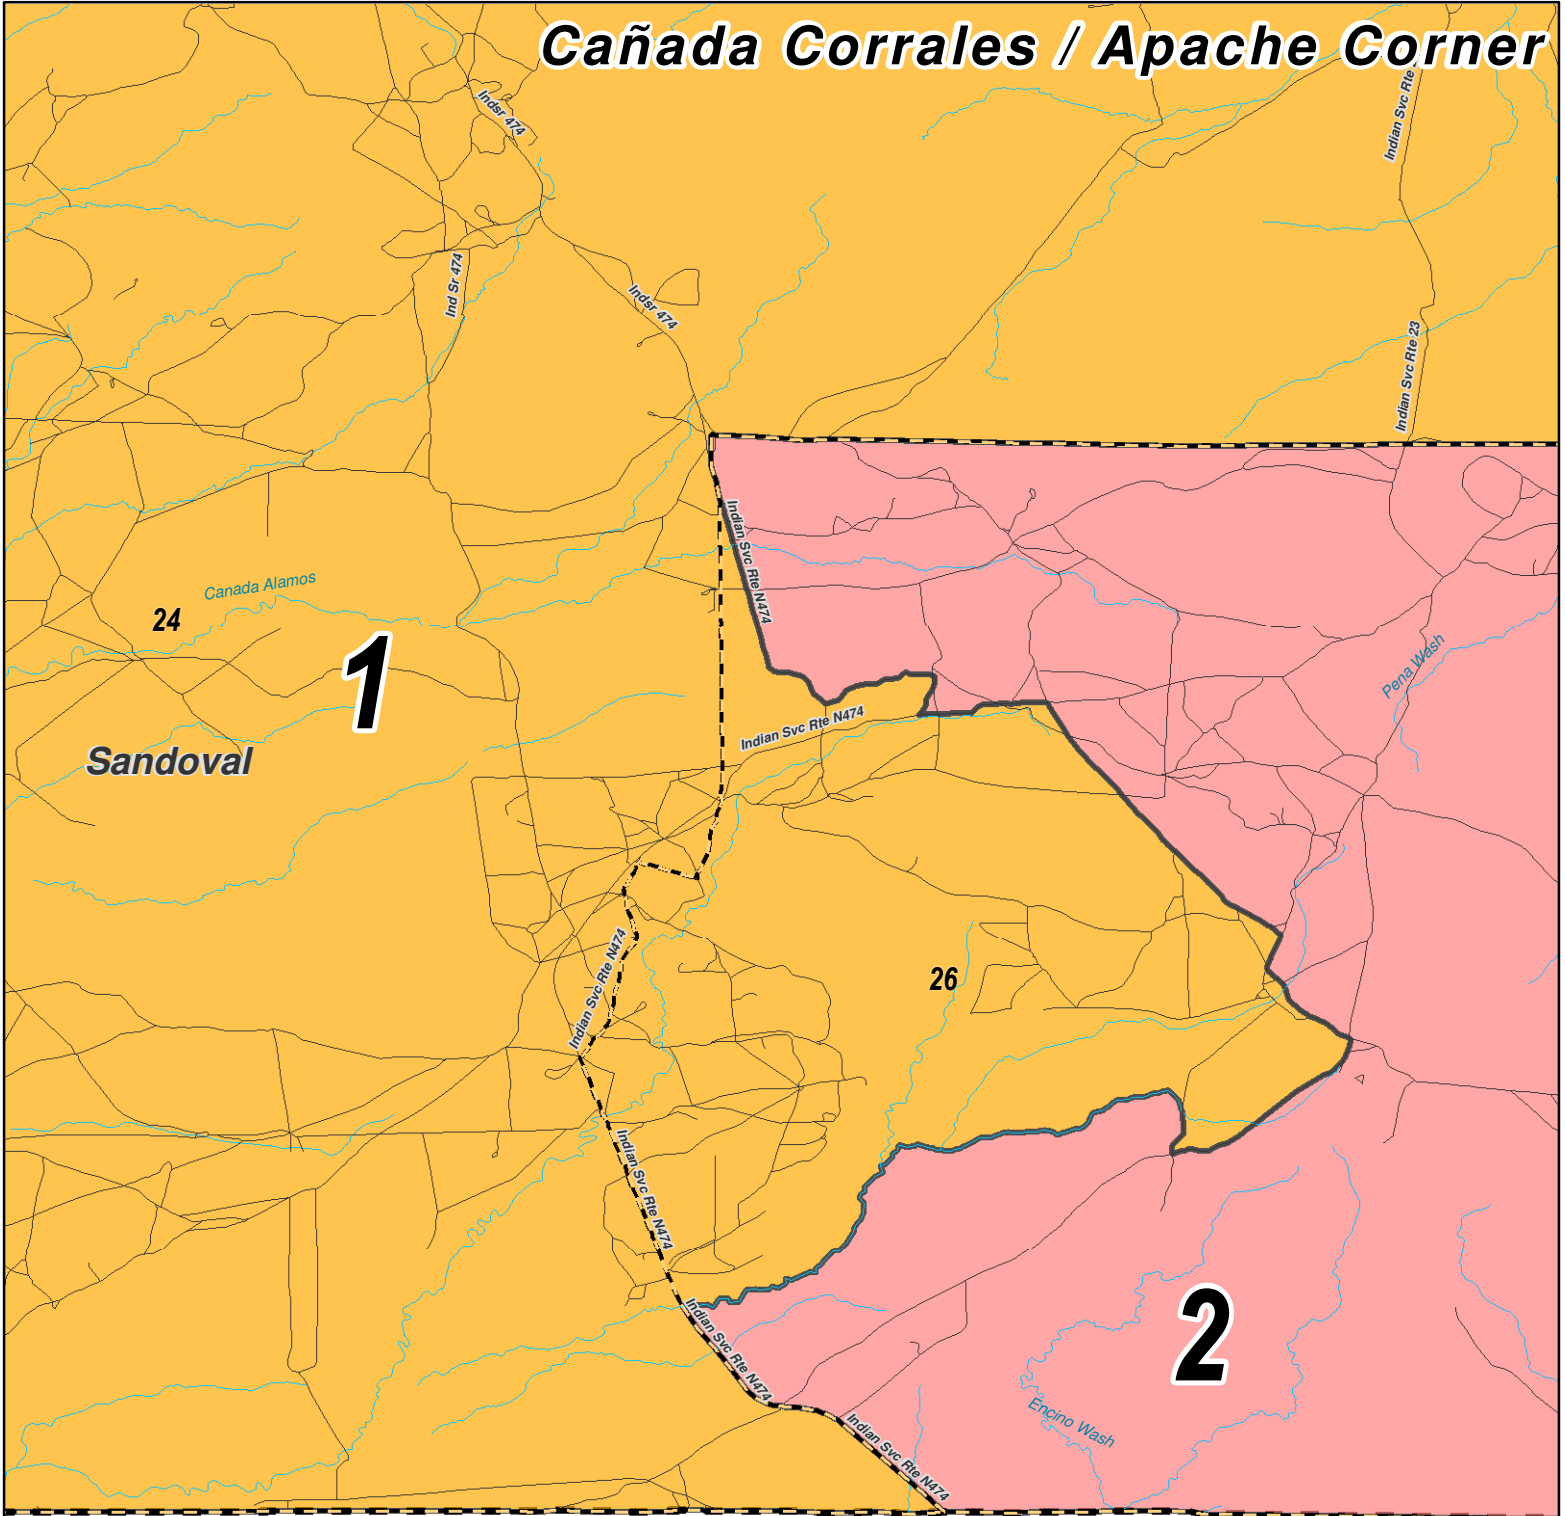

Cañada Corrales / Apache Corner

McKinley

Adopted as Plan B on October 24, 2012.

Research & Polling, Inc. distributes this map assuming no liability for any errors, omissions, or inaccuracies in the information provided regardless of the cause in reliance upon any maps.

LEGEND

- Counties
- Precincts
- US Highway
- State Highway

Created: October 30, 2012